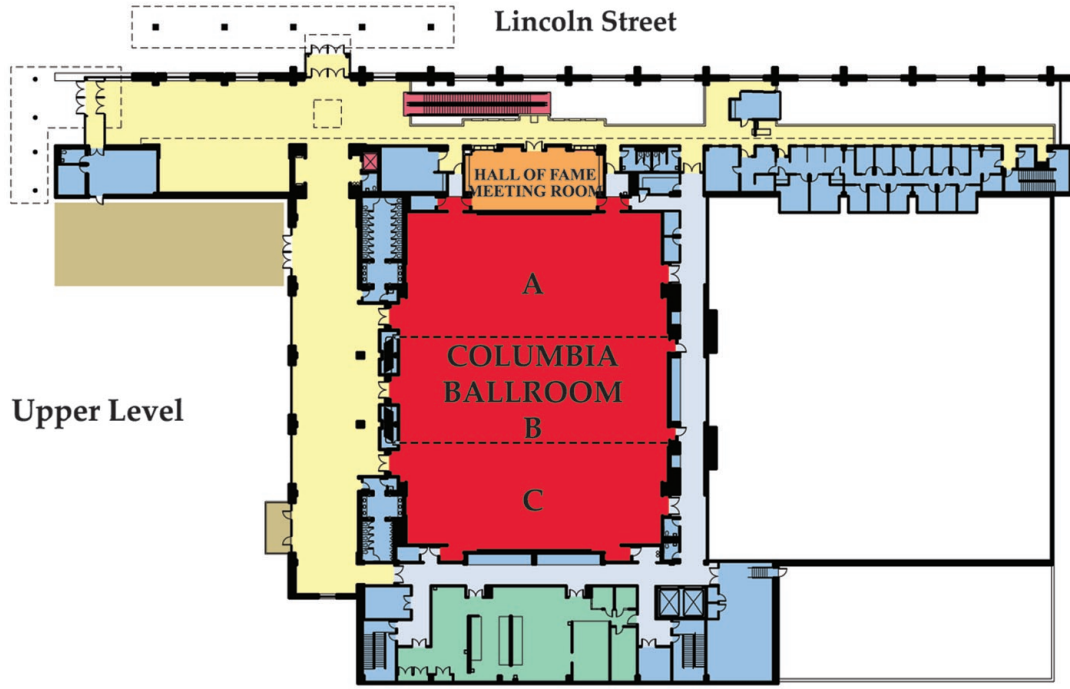

COLUMBIA METROPOLITAN
Convention Center

LEGEND

- | | | |
|---|---|---|
|  EXHIBIT HALL |  SERVICE | |
|  BALLROOM |  OUTDOOR SPACE |  SERVICE CIRCULATION |
|  MEETING ROOMS |  FOOD SERVICE |  PUBLIC CIRCULATION |